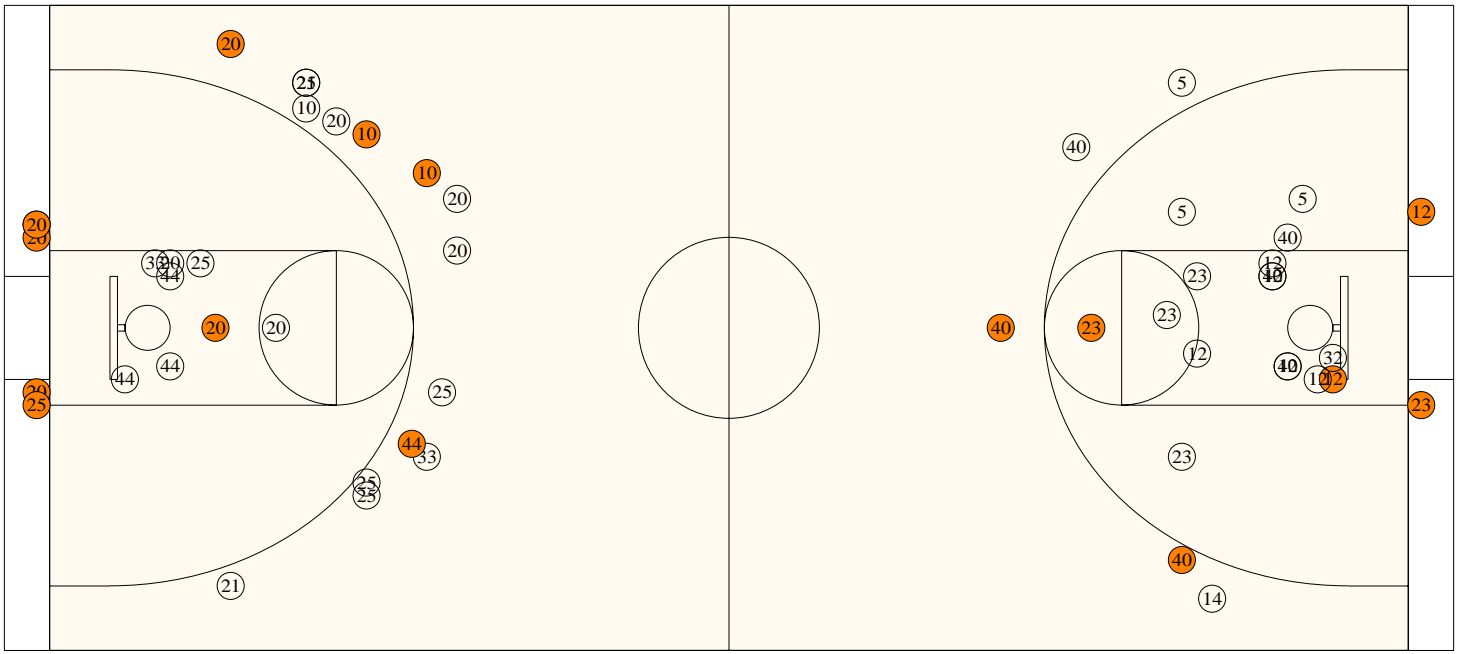

FIRST HALF

Simon Kenton

Shooting	Pts	Pts
2FG 6/13 (46.2%)	12	Pts/Shot 0.90
3FG 4/15 (26.7%)	12	2nd Eff Pts 2
TFG 10/28 (35.7%)		Pts off TO's 14
FT 4/7 (57.1%)	4	3Pt Eff -4.1
Scoring Distribution: 2FG 42.9% 3FG 42.9% FT 14.3%		

Casey County

Shooting	Pts	Pts
2FG 4/18 (22.2%)	8	Pts/Shot 0.83
3FG 2/5 (40.0%)	6	2nd Eff Pts 6
TFG 6/23 (26.1%)		Pts off TO's 8
FT 11/15 (73.3%)	11	3Pt Eff +25.2
Scoring Distribution: 2FG 32.0% 3FG 24.0% FT 44.0%