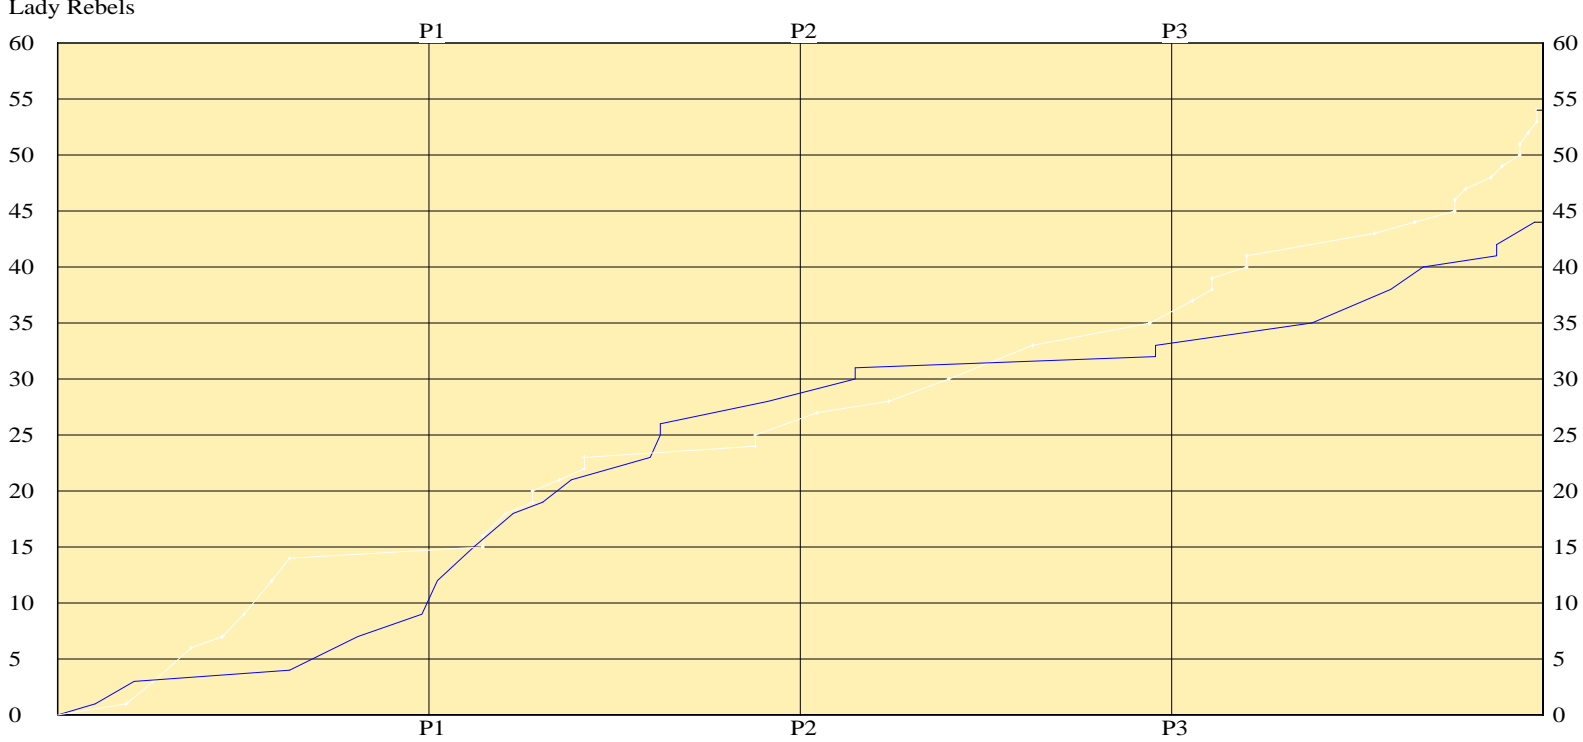

SCORING TIMELINE

Largest Lead SK 4 CASEY 14 (10 pts) Lead Changes 5 Number of Ties 6