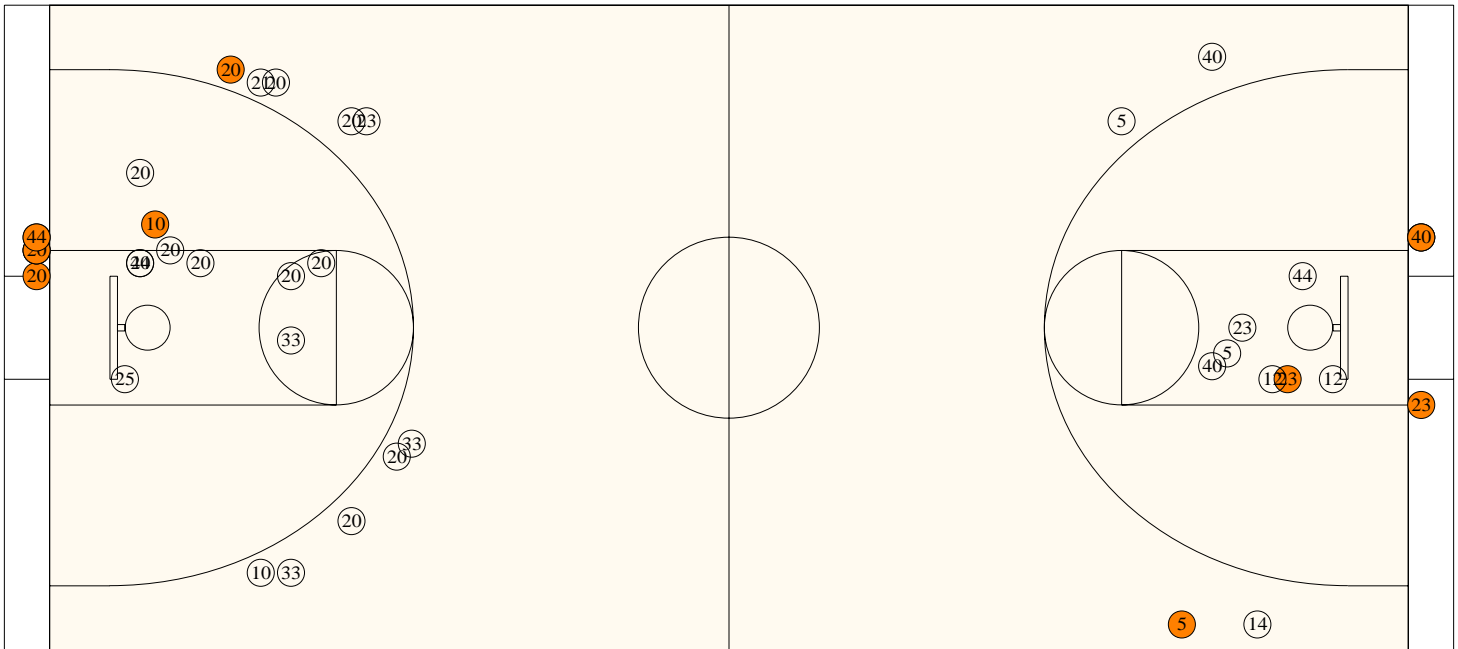

SECOND HALF

Simon Kenton

2FG 4/16 (25.0%)	8ts	Pts/Shot 0.57
3FG 1/10 (10.0%)	3	2nd Eff Pts 0
TFG 5/26 (19.2%)		Pts off TO's 7
FT 5/5 (100%)	5	3Pt Eff -6.7
Scoring Distribution: 2FG 50.0% 3FG 18.8% FT 31.3%		

Casey County

2FG 5/11 (45.5%)	10s	Pts/Shot 1.07
3FG 1/4 (25.0%)	3	2nd Eff Pts 5
TFG 6/15 (40.0%)		Pts off TO's 2
FT 16/24 (66.7%)	16	3Pt Eff -5.3
Scoring Distribution: 2FG 34.5% 3FG 10.3% FT 55.2%