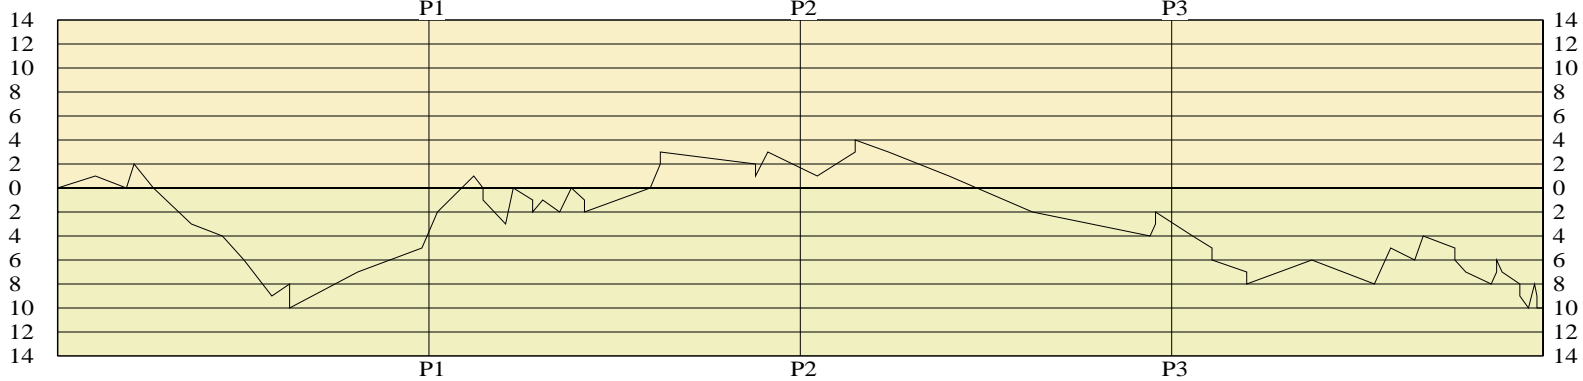

Lady Pioneers

LEAD TIMELINE

Lady Rebels

Lady Pioneers